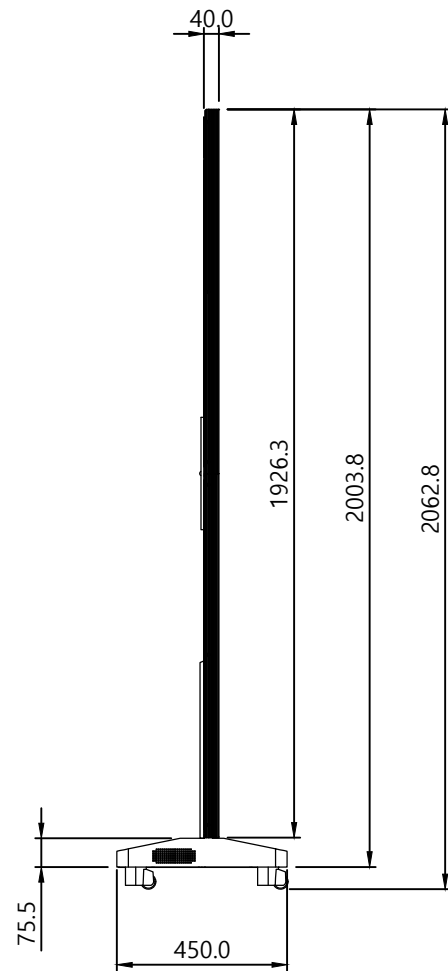

A(10:1)

IP 등급	IP 43			
최대 소비전력	800W/m ²			
평균 소비전력	400W/m ²		CONTACT	https://lumenix.co.kr
CO	DESCRIPTION	DATE	COMPANY	(주)루메닉스 02)869-0075

0			1	-	-	-
NO	DESCRIPTION		QTY	MATERIAL	TREATEMENT	REMARKS
DATE	SCALE	SHEET	TITLE			
Designed by	Checked by	Approved by	DWG NO.	P 1.25 포스터형 LED 전광판		
Lee Jong Hyuk	Sim Geon Woo	-		SCREEN SIZE 640 X 1920		
				-		