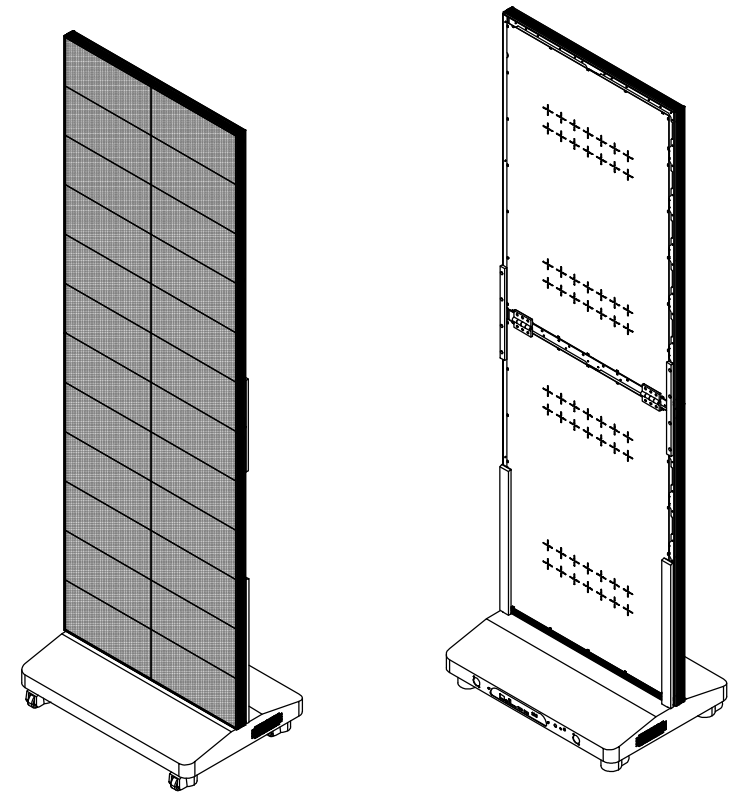

A(10:1)

IP 등급	IP 43			
최대 소비전력	800W/m ²			
평균 소비전력	400W/m ²		CONTACT	https://lumenix.co.kr
CO	DESCRIPTION	DATE	COMPANY	(주)루메닉스 02)869-0075

0			1	-	-	-
NO	DESCRIPTION		QTY	MATERIAL	TREATEMENT	REMARKS
DATE	SCALE	SHEET	TITLE			
Designed by	Checked by	Approved by	DWG NO.	P 1.25 포스터형 LED 전광판		
Lee Jong Hyuk	Sim Geon Woo	-		SCREEN SIZE 640 X 1920		
				-		