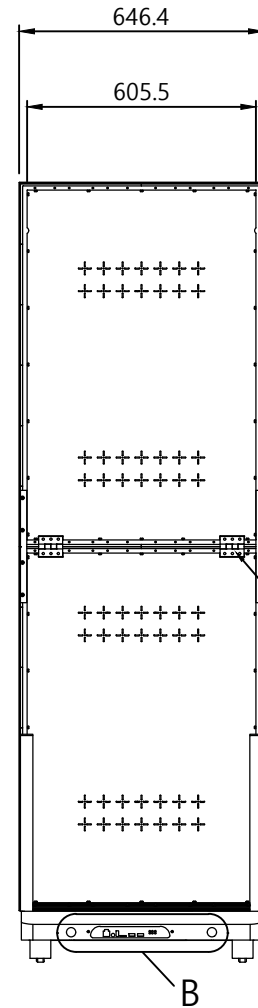

A(10:1)

IP 등급	IP 43			
최대 소비전력	800W/m ²			
평균 소비전력	400W/m ²		CONTACT	https://lumenix.co.kr
CO	DESCRIPTION	DATE	COMPANY	(주)루메닉스 02)869-0075

0			1	-	-	-
NO	DESCRIPTION		QTY	MATERIAL	TREATEMENT	REMARKS
DATE	SCALE	SHEET	TITLE			
Designed by	Checked by	Approved by	DWG NO.	P 1.25 포스터형 LED 전광판		
Lee Jong Hyuk	Sim Geon Woo	-		SCREEN SIZE 640 X 1920		
				-		