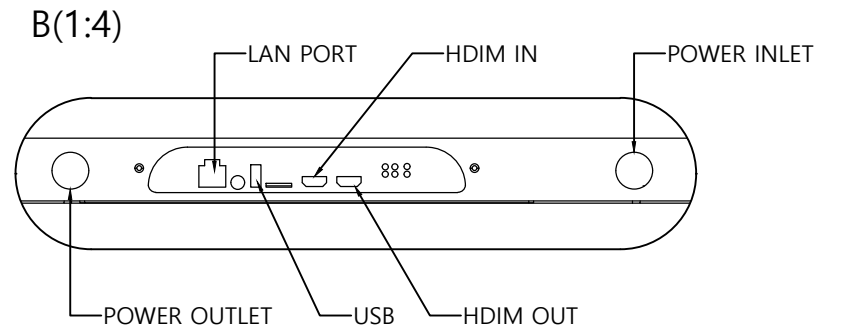

A(10:1)

IP 등급	IP 43			
최대 소비전력	800W/m ²			
평균 소비전력	400W/m ²		CONTACT	https://lumenix.co.kr
CO	DESCRIPTION	DATE	COMPANY	(주)루메닉스 02)869-0075

0			1	-	-	-
NO	DESCRIPTION		QTY	MATERIAL	TREATEMENT	REMARKS
DATE	SCALE	SHEET	TITLE			
Designed by	Checked by	Approved by	DWG NO.	P 1.25 포스터형 LED 전광판		
Lee Jong Hyuk	Sim Geon Woo	-		SCREEN SIZE 640 X 1920		
				-		