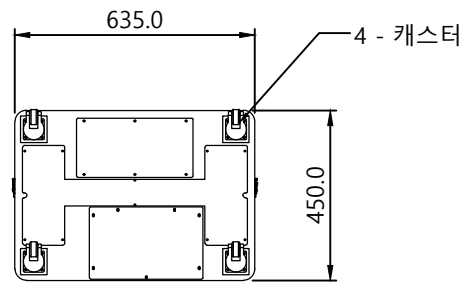

A(10:1)

IP 등급	IP 43			
최대 소비전력	800W/m ²			
평균 소비전력	400W/m ²		CONTACT	https://lumenix.co.kr
CO	DESCRIPTION	DATE	COMPANY	(주)루메닉스 02)869-0075

0			1	-	-	-
NO	DESCRIPTION		QTY	MATERIAL	TREATEMENT	REMARKS
DATE	SCALE	SHEET	TITLE			
Designed by	Checked by	Approved by	DWG NO.	P 1.25 포스터형 LED 전광판		
Lee Jong Hyuk	Sim Geon Woo	-		SCREEN SIZE 640 X 1920		
				-		