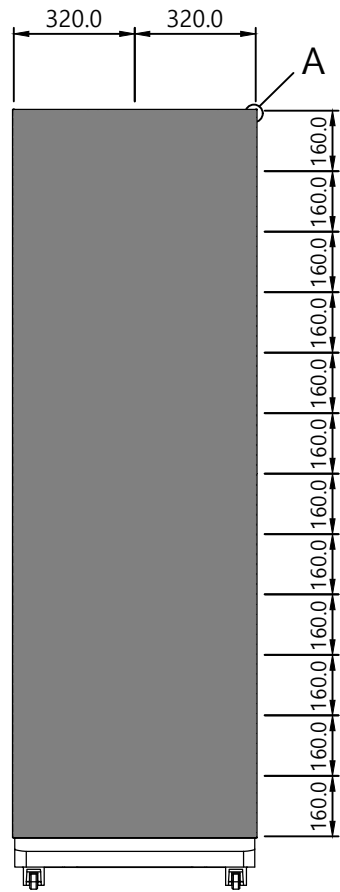

A(10:1)

IP 등급	IP 43			
최대 소비전력	800W/m ²			
평균 소비전력	400W/m ²		CONTACT	https://lumenix.co.kr
CO	DESCRIPTION	DATE	COMPANY	(주)루메닉스 02)869-0075

0			1	-	-	-
NO	DESCRIPTION		QTY	MATERIAL	TREATEMENT	REMARKS
DATE	SCALE	SHEET	TITLE			
Designed by	Checked by	Approved by	DWG NO.	P 1.25 포스터형 LED 전광판		
Lee Jong Hyuk	Sim Geon Woo	-		SCREEN SIZE 640 X 1920		
				-		